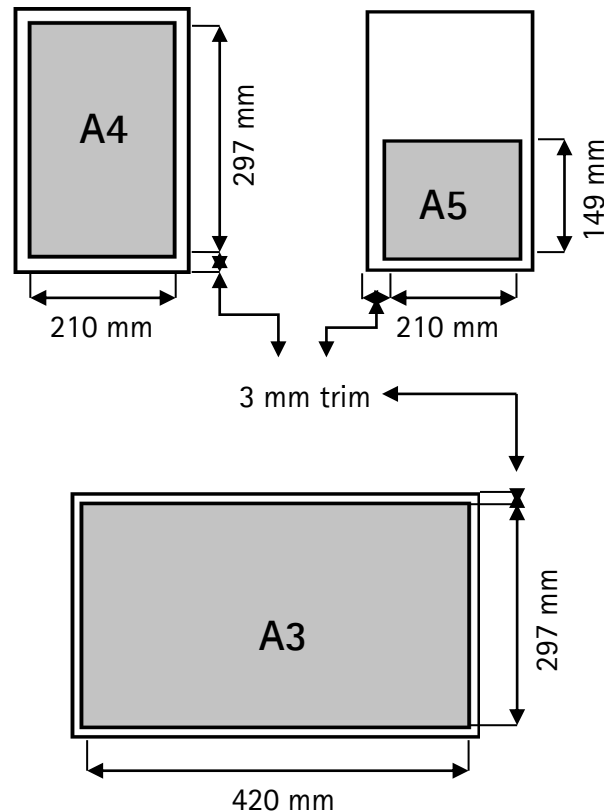

(non-bleed size: trim size + 6mm)

Technical Information:

- File Format: ai / eps
- Resolution: 300 dpi (minimum)
- Color: all advertisements are full color
- Size: double page (A3), single page inside and outside (A4) and half page (A5)

Advertisement type	Trim size (mm)	Non-bleed size (mm)
Double page	420 x 297	426 x 303
Single page	210 x 297	216 x 303
1/2 page	210 x 149	-